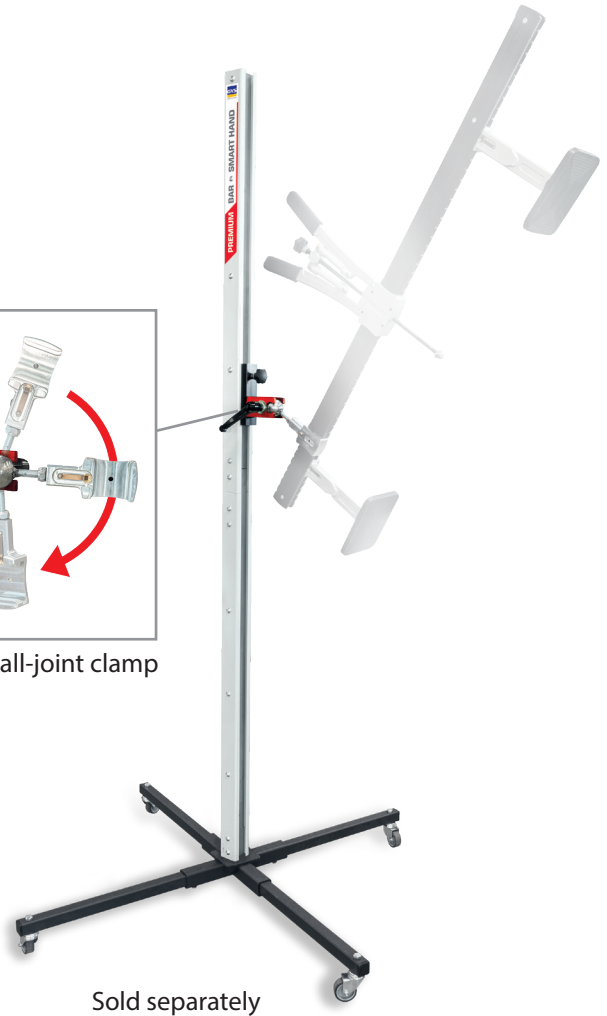

The **PREMIUM BAR SMART HAND** is an accessory that holds a Premium or Premium Pro dent-removal bar in position to assist the panel beater in their work.

- ✓ Set up the PREMIUM BAR SMART HAND quickly and easily using a simple locking mechanism.
- ✓ The bar can be positioned in any direction thanks to an innovative ball-joint locking system.
- ✓ Excellent handling and stability.
- ✓ Compatible with all GYS Premium and Premium Pro dent-removal bars.

Ball-joint clamp

Sold separately

Features

Height	2110 mm
Width	1140 mm
Pulling distance	1850 mm
Weight	17.3 Kg

PREMIUM DENT-PULLERS AND PULLING BARS (OPTIONAL)

059290

059306

058996

059313

PREMIUM PRO DENT-PULLERS AND PULLING BARS (OPTIONAL)

072619

071643

072305