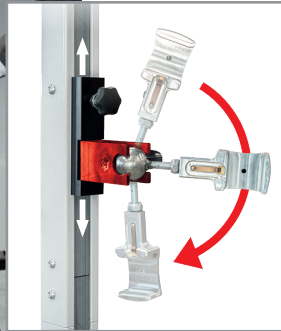

The **PREMIUM BAR SMART HAND** is an accessory that holds a Premium or Premium Pro dent-removal bar in position to assist the panel beater in their work.

- ✓ Set up the PREMIUM BAR SMART HAND quickly and easily using a simple locking mechanism.
- ✓ The bar can be positioned in any direction thanks to an innovative ball-joint locking system.
- ✓ Excellent handling and stability.
- ✓ Compatible with all GYS Premium and Premium Pro dent-removal bars.

Ball-joint clamp

Sold separately

Features

Height	2110 mm
Width	1140 mm
Pulling distance	1850 mm
Weight	17.3 Kg

PREMIUM DENT-PULLERS AND PULLING BARS (OPTIONAL)

059290

059306

058996

059313

PREMIUM PRO DENT-PULLERS AND PULLING BARS (OPTIONAL)

072619

071643

072305